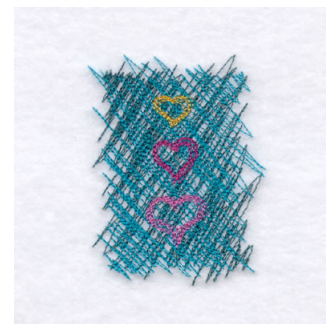

**Name:** Sketched Triple Hearts Machine Embroidery Design

**SKU:** SB01-CD121307FI

**Brand:** Starbird Inc

**Unique Colors:** 13 (5 color Stops)

## Unique Colors

	Color Name (Color Code)	Manufacturer - Type
	Super White (1001) [No Color Selected]	madeira - rayon
	Dusty Lilac (1263) [No Color Selected]	madeira - rayon
	Crocus (286)	Exquisite - Polyester 1000m

# Complete Color Sequence

#		Color Name (Color Code)	Manufacturer - Type
1		Super White (1001) [No Color Selected]	madeira - rayon
2		Super White (1001) [No Color Selected]	madeira - rayon
3		Crocus (286)	Exquisite - Polyester 1000m