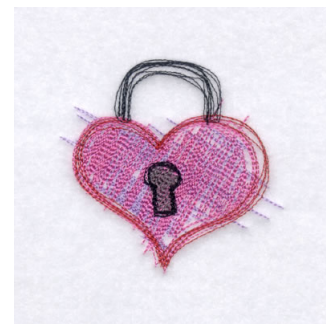

Name: Sketched Unlock My Heart Machine
Embroidery Design

SKU: SB01-CD121307FG

Brand: Starbird Inc

Unique Colors: 13 (5 color Stops)

Unique Colors

	Color Name (Color Code)	Manufacturer - Type
	Super White (1001) [No Color Selected]	madeira - rayon
	Dusty Lilac (1263) [No Color Selected]	madeira - rayon
	Crocus (286)	Exquisite - Polyester 1000m

Complete Color Sequence

#		Color Name (Color Code)	Manufacturer - Type
1		Super White (1001) [No Color Selected]	madeira - rayon
2		Super White (1001) [No Color Selected]	madeira - rayon
3		Crocus (286)	Exquisite - Polyester 1000m