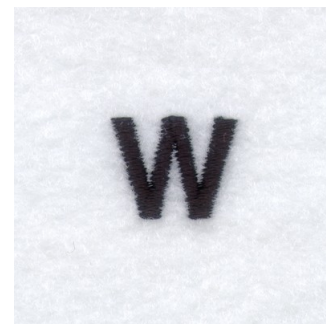

Name: Block W Machine Embroidery Design

SKU: SB01-CD121208TW

Brand: Starbird Inc

Unique Colors: 13 (1 color Stops)

Unique Colors

	Color Name (Color Code)	Manufacturer - Type
	Super White (1001) [No Color Selected]	madeira - rayon
	Dusty Lilac (1263) [No Color Selected]	madeira - rayon
	Crocus (286)	Exquisite - Polyester 1000m

Complete Color Sequence

#		Color Name (Color Code)	Manufacturer - Type
1		Super White (1001) [No Color Selected]	madeira - rayon
2		Super White (1001) [No Color Selected]	madeira - rayon
3		Crocus (286)	Exquisite - Polyester 1000m