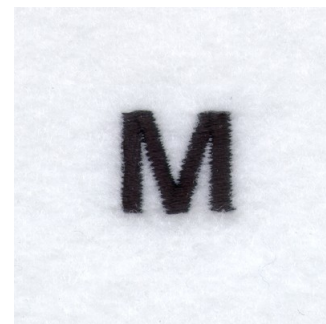

Name: Block M Machine Embroidery Design

SKU: SB01-CD121208TM

Brand: Starbird Inc

Unique Colors: 13 (1 color Stops)

Unique Colors

	Color Name (Color Code)	Manufacturer - Type
	Super White (1001) [No Color Selected]	madeira - rayon
	Dusty Lilac (1263) [No Color Selected]	madeira - rayon
	Crocus (286)	Exquisite - Polyester 1000m

Complete Color Sequence

#		Color Name (Color Code)	Manufacturer - Type
1		Super White (1001) [No Color Selected]	madeira - rayon
2		Super White (1001) [No Color Selected]	madeira - rayon
3		Crocus (286)	Exquisite - Polyester 1000m