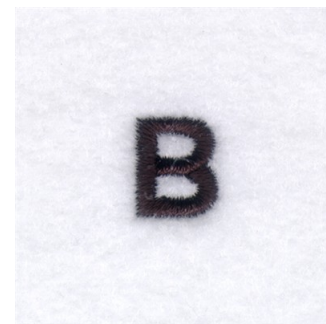

**Name:** Block B Machine Embroidery Design

**SKU:** SB01-CD121208TB

**Brand:** Starbird Inc

**Unique Colors:** 13 (1 color Stops)

## Unique Colors

|  | <b>Color Name (Color Code)</b>         | <b>Manufacturer - Type</b>  |
|--|--|-----------------------------|
|  | Super White (1001) [No Color Selected] | madeira - rayon             |
|  | Dusty Lilac (1263) [No Color Selected] | madeira - rayon             |
|  | Crocus (286)                           | Exquisite - Polyester 1000m |

# Complete Color Sequence

| # |   | Color Name (Color Code)                | Manufacturer - Type            |
|---|---|--|--------------------------------|
| 1 |  | Super White (1001) [No Color Selected] | madeira - rayon                |
| 2 |  | Super White (1001) [No Color Selected] | madeira - rayon                |
| 3 |  | Crocus (286)                           | Exquisite - Polyester<br>1000m |