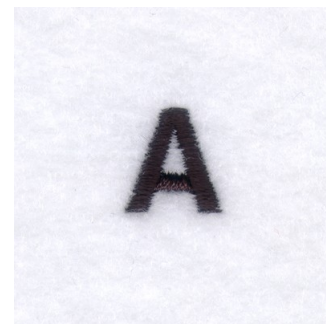

Name: Block A Machine Embroidery Design

SKU: SB01-CD121208TA

Brand: Starbird Inc

Unique Colors: 13 (1 color Stops)

Unique Colors

	Color Name (Color Code)	Manufacturer - Type
	Super White (1001) [No Color Selected]	madeira - rayon
	Dusty Lilac (1263) [No Color Selected]	madeira - rayon
	Crocus (286)	Exquisite - Polyester 1000m

Complete Color Sequence

#		Color Name (Color Code)	Manufacturer - Type
1		Super White (1001) [No Color Selected]	madeira - rayon
2		Super White (1001) [No Color Selected]	madeira - rayon
3		Crocus (286)	Exquisite - Polyester 1000m