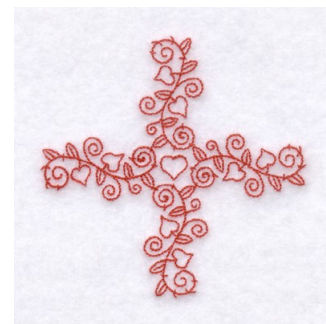

Name: Heart Vine Cross Redwork Machine Embroidery Design

SKU: SB01-CD121208FB

Brand: Starbird Inc

Unique Colors: 13 (1 color Stops)

Unique Colors

	Color Name (Color Code)	Manufacturer - Type
	Super White (1001) [No Color Selected]	madeira - rayon
	Dusty Lilac (1263) [No Color Selected]	madeira - rayon
	Crocus (286)	Exquisite - Polyester 1000m

Complete Color Sequence

#		Color Name (Color Code)	Manufacturer - Type
1		Super White (1001) [No Color Selected]	madeira - rayon
2		Super White (1001) [No Color Selected]	madeira - rayon
3		Crocus (286)	Exquisite - Polyester 1000m