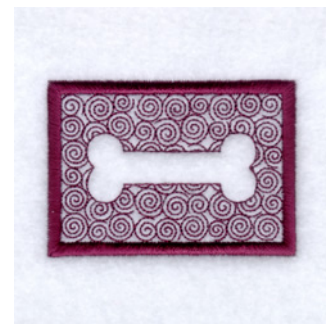

Name: Stylin Pup Bone Machine Embroidery Design

SKU: SB01-CD121205FA

Brand: Starbird Inc

Unique Colors: 13 (1 color Stops)

Unique Colors

	Color Name (Color Code)	Manufacturer - Type
	Super White (1001) [No Color Selected]	madeira - rayon
	Dusty Lilac (1263) [No Color Selected]	madeira - rayon
	Crocus (286)	Exquisite - Polyester 1000m

Complete Color Sequence

#		Color Name (Color Code)	Manufacturer - Type
1		Super White (1001) [No Color Selected]	madeira - rayon
2		Super White (1001) [No Color Selected]	madeira - rayon
3		Crocus (286)	Exquisite - Polyester 1000m