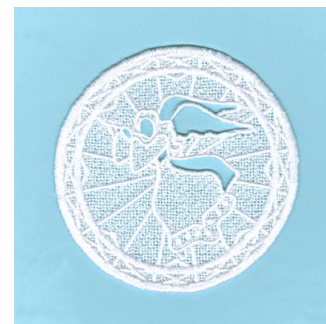

Name: Flute Lace Angel Machine Embroidery Design

SKU: SB01-CD121010TA

Brand: Starbird Inc

Unique Colors: 13 (1 color Stops)

Unique Colors

	Color Name (Color Code)	Manufacturer - Type
	Super White (1001) [No Color Selected]	madeira - rayon
	Dusty Lilac (1263) [No Color Selected]	madeira - rayon
	Crocus (286)	Exquisite - Polyester 1000m

Complete Color Sequence

#		Color Name (Color Code)	Manufacturer - Type
1		Super White (1001) [No Color Selected]	madeira - rayon
2		Super White (1001) [No Color Selected]	madeira - rayon
3		Crocus (286)	Exquisite - Polyester 1000m