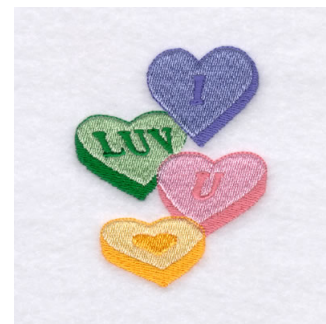

Name: Candy Hearts Machine Embroidery Design

SKU: SB01-CD121007FA

Brand: Starbird Inc

Unique Colors: 13 (8 color Stops)

Unique Colors

| | Color Name (Color Code) | Manufacturer - Type |
|--|--|-----------------------------|
| | Super White (1001) [No Color Selected] | madeira - rayon |
| | Dusty Lilac (1263) [No Color Selected] | madeira - rayon |
| | Crocus (286) | Exquisite - Polyester 1000m |

Complete Color Sequence

| # | | Color Name (Color Code) | Manufacturer - Type |
|---|--|--|--------------------------------|
| 1 | | Super White (1001) [No Color Selected] | madeira - rayon |
| 2 | | Super White (1001) [No Color Selected] | madeira - rayon |
| 3 | | Crocus (286) | Exquisite - Polyester 1000m |