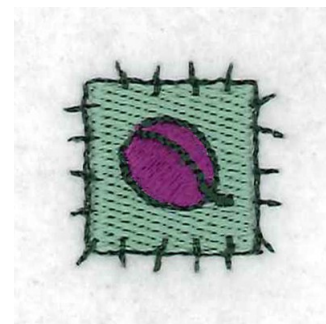

**Name:** Plum Patch Machine Embroidery Design

**SKU:** SB01-CD120513FN

**Brand:** Starbird Inc

**Unique Colors:** 13 (3 color Stops)

## Unique Colors

	<b>Color Name (Color Code)</b>	<b>Manufacturer - Type</b>
	Super White (1001) [No Color Selected]	madeira - rayon
	Dusty Lilac (1263) [No Color Selected]	madeira - rayon
	Crocus (286)	Exquisite - Polyester 1000m

# Complete Color Sequence

#		Color Name (Color Code)	Manufacturer - Type
1		Super White (1001) [No Color Selected]	madeira - rayon
2		Super White (1001) [No Color Selected]	madeira - rayon
3		Crocus (286)	Exquisite - Polyester 1000m