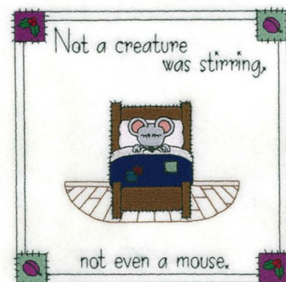

Name: Not A Creature Machine Embroidery Design

SKU: SB01-CD120513FC

Brand: Starbird Inc

Unique Colors: 13 (18 color Stops)

Unique Colors

	Color Name (Color Code)	Manufacturer - Type
	Super White (1001) [No Color Selected]	madeira - rayon
	Dusty Lilac (1263) [No Color Selected]	madeira - rayon
	Crocus (286)	Exquisite - Polyester 1000m