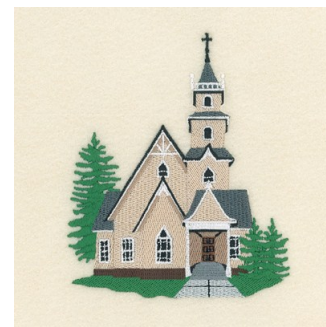

**Name:** Decorative Church Scene Machine  
Embroidery Design

**SKU:** SB01-CD120512TF

**Brand:** Starbird Inc

**Unique Colors:** 13 (16 color Stops)