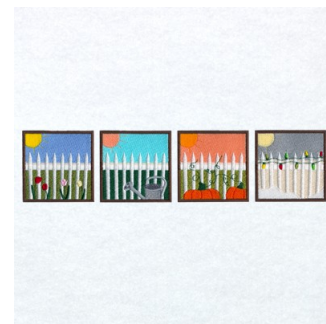

Name: Fence Seasons Machine Embroidery Design

SKU: SB01-CD120409KE

Brand: Starbird Inc

Unique Colors: 13 (23 color Stops)

Unique Colors

	Color Name (Color Code)	Manufacturer - Type
	Super White (1001) [No Color Selected]	madeira - rayon
	Dusty Lilac (1263) [No Color Selected]	madeira - rayon
	Crocus (286)	Exquisite - Polyester 1000m

Complete Color Sequence

#		Color Name (Color Code)	Manufacturer - Type
1		Super White (1001) [No Color Selected]	madeira - rayon
2		Super White (1001) [No Color Selected]	madeira - rayon
3		Crocus (286)	Exquisite - Polyester 1000m