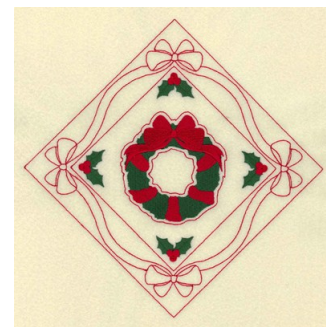

Name: Wreath Diamond Machine Embroidery Design

SKU: SB01-CD120213FL

Brand: Starbird Inc

Unique Colors: 13 (4 color Stops)

Unique Colors

	Color Name (Color Code)	Manufacturer - Type
	Super White (1001) [No Color Selected]	madeira - rayon
	Dusty Lilac (1263) [No Color Selected]	madeira - rayon
	Crocus (286)	Exquisite - Polyester 1000m

Complete Color Sequence

#		Color Name (Color Code)	Manufacturer - Type
1		Super White (1001) [No Color Selected]	madeira - rayon
2		Super White (1001) [No Color Selected]	madeira - rayon
3		Crocus (286)	Exquisite - Polyester 1000m