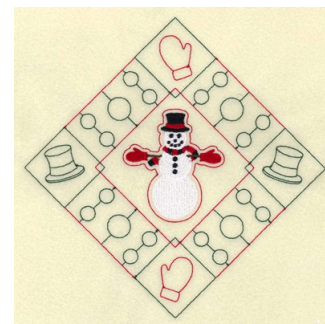

Name: Snowman Diamond Machine Embroidery Design

SKU: SB01-CD120213FJ

Brand: Starbird Inc

Unique Colors: 13 (10 color Stops)

Unique Colors

	Color Name (Color Code)	Manufacturer - Type
	Super White (1001) [No Color Selected]	madeira - rayon
	Dusty Lilac (1263) [No Color Selected]	madeira - rayon
	Crocus (286)	Exquisite - Polyester 1000m

Complete Color Sequence

#		Color Name (Color Code)	Manufacturer - Type
1		Super White (1001) [No Color Selected]	madeira - rayon
2		Super White (1001) [No Color Selected]	madeira - rayon
3		Crocus (286)	Exquisite - Polyester 1000m