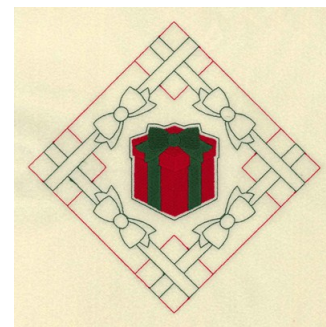

Name: Present Diamond Machine Embroidery Design

SKU: SB01-CD120213FH

Brand: Starbird Inc

Unique Colors: 13 (4 color Stops)

Unique Colors

	Color Name (Color Code)	Manufacturer - Type
	Super White (1001) [No Color Selected]	madeira - rayon
	Dusty Lilac (1263) [No Color Selected]	madeira - rayon
	Crocus (286)	Exquisite - Polyester 1000m

Complete Color Sequence

#		Color Name (Color Code)	Manufacturer - Type
1		Super White (1001) [No Color Selected]	madeira - rayon
2		Super White (1001) [No Color Selected]	madeira - rayon
3		Crocus (286)	Exquisite - Polyester 1000m