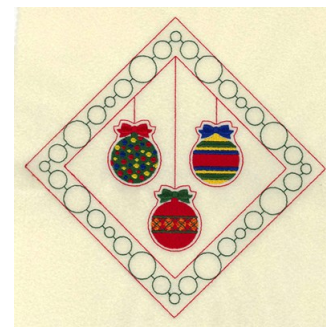

Name: Ornaments Diamond Machine
Embroidery Design

SKU: SB01-CD120213FF

Brand: Starbird Inc

Unique Colors: 13 (15 color Stops)

Unique Colors

	Color Name (Color Code)	Manufacturer - Type
	Super White (1001) [No Color Selected]	madeira - rayon
	Dusty Lilac (1263) [No Color Selected]	madeira - rayon
	Crocus (286)	Exquisite - Polyester 1000m

Complete Color Sequence

#		Color Name (Color Code)	Manufacturer - Type
1		Super White (1001) [No Color Selected]	madeira - rayon
2		Super White (1001) [No Color Selected]	madeira - rayon
3		Crocus (286)	Exquisite - Polyester 1000m