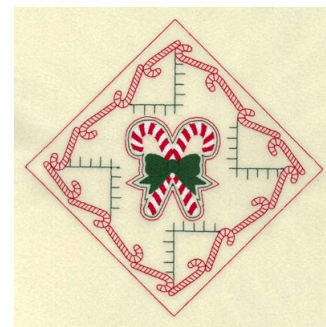

Name: Candy Cane Diamond Machine
Embroidery Design

SKU: SB01-CD120213FB

Brand: Starbird Inc

Unique Colors: 13 (6 color Stops)

Unique Colors

	Color Name (Color Code)	Manufacturer - Type
	Super White (1001) [No Color Selected]	madeira - rayon
	Dusty Lilac (1263) [No Color Selected]	madeira - rayon
	Crocus (286)	Exquisite - Polyester 1000m

Complete Color Sequence

#		Color Name (Color Code)	Manufacturer - Type
1		Super White (1001) [No Color Selected]	madeira - rayon
2		Super White (1001) [No Color Selected]	madeira - rayon
3		Crocus (286)	Exquisite - Polyester 1000m