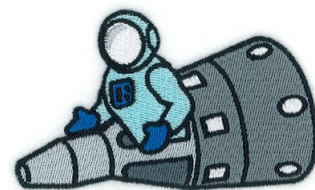

Name: Space Capsule Machine Embroidery Design

SKU: SB01-CD120211FA

Brand: Starbird Inc

Unique Colors: 13 (10 color Stops)

Unique Colors

	Color Name (Color Code)	Manufacturer - Type
	Super White (1001) [No Color Selected]	madeira - rayon
	Dusty Lilac (1263) [No Color Selected]	madeira - rayon
	Crocus (286)	Exquisite - Polyester 1000m