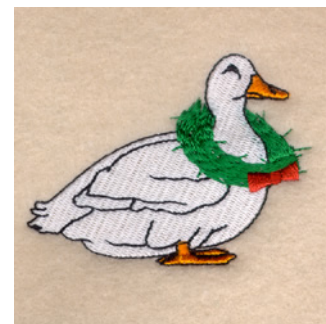

Name: Duck with Christmas Wreath Machine Embroidery Design

SKU: SB01-CD112904KA

Brand: Starbird Inc

Unique Colors: 13 (6 color Stops)

Unique Colors

	Color Name (Color Code)	Manufacturer - Type
	Super White (1001) [No Color Selected]	madeira - rayon
	Dusty Lilac (1263) [No Color Selected]	madeira - rayon
	Crocus (286)	Exquisite - Polyester 1000m

Complete Color Sequence

#		Color Name (Color Code)	Manufacturer - Type
1		Super White (1001) [No Color Selected]	madeira - rayon
2		Super White (1001) [No Color Selected]	madeira - rayon
3		Crocus (286)	Exquisite - Polyester 1000m