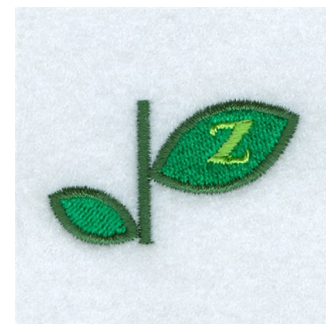

Name: Flower Alphabet Z Machine Embroidery Design

SKU: SB01-CD112810TZ

Brand: Starbird Inc

Unique Colors: 13 (3 color Stops)

Unique Colors

	Color Name (Color Code)	Manufacturer - Type
	Super White (1001) [No Color Selected]	madeira - rayon
	Dusty Lilac (1263) [No Color Selected]	madeira - rayon
	Crocus (286)	Exquisite - Polyester 1000m

Complete Color Sequence

#		Color Name (Color Code)	Manufacturer - Type
1		Super White (1001) [No Color Selected]	madeira - rayon
2		Super White (1001) [No Color Selected]	madeira - rayon
3		Crocus (286)	Exquisite - Polyester 1000m