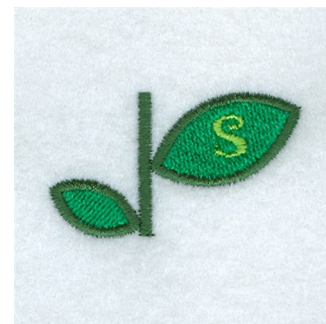

Name: Flower Alphabet S Machine Embroidery Design

SKU: SB01-CD112810TS

Brand: Starbird Inc

Unique Colors: 13 (3 color Stops)

Unique Colors

	Color Name (Color Code)	Manufacturer - Type
	Super White (1001) [No Color Selected]	madeira - rayon
	Dusty Lilac (1263) [No Color Selected]	madeira - rayon
	Crocus (286)	Exquisite - Polyester 1000m

Complete Color Sequence

#		Color Name (Color Code)	Manufacturer - Type
1		Super White (1001) [No Color Selected]	madeira - rayon
2		Super White (1001) [No Color Selected]	madeira - rayon
3		Crocus (286)	Exquisite - Polyester 1000m