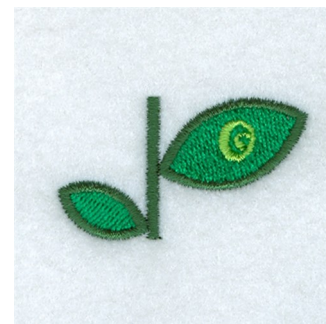

Name: Flower Alphabet O Machine Embroidery Design

SKU: SB01-CD112810TO

Brand: Starbird Inc

Unique Colors: 13 (3 color Stops)

Unique Colors

	Color Name (Color Code)	Manufacturer - Type
	Super White (1001) [No Color Selected]	madeira - rayon
	Dusty Lilac (1263) [No Color Selected]	madeira - rayon
	Crocus (286)	Exquisite - Polyester 1000m

Complete Color Sequence

#		Color Name (Color Code)	Manufacturer - Type
1		Super White (1001) [No Color Selected]	madeira - rayon
2		Super White (1001) [No Color Selected]	madeira - rayon
3		Crocus (286)	Exquisite - Polyester 1000m