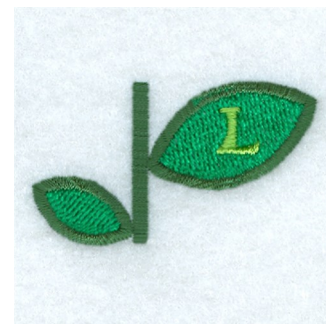

**Name:** Flower Alphabet L Machine Embroidery Design

**SKU:** SB01-CD112810TL

**Brand:** Starbird Inc

**Unique Colors:** 13 (3 color Stops)

## Unique Colors

	<b>Color Name (Color Code)</b>	<b>Manufacturer - Type</b>
	Super White (1001) [No Color Selected]	madeira - rayon
	Dusty Lilac (1263) [No Color Selected]	madeira - rayon
	Crocus (286)	Exquisite - Polyester 1000m