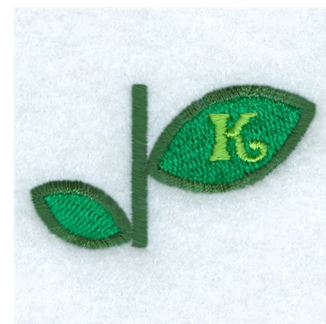

Name: Flower Alphabet K Machine Embroidery Design

SKU: SB01-CD112810TK

Brand: Starbird Inc

Unique Colors: 13 (3 color Stops)

Unique Colors

	Color Name (Color Code)	Manufacturer - Type
	Super White (1001) [No Color Selected]	madeira - rayon
	Dusty Lilac (1263) [No Color Selected]	madeira - rayon
	Crocus (286)	Exquisite - Polyester 1000m

Complete Color Sequence

#		Color Name (Color Code)	Manufacturer - Type
1		Super White (1001) [No Color Selected]	madeira - rayon
2		Super White (1001) [No Color Selected]	madeira - rayon
3		Crocus (286)	Exquisite - Polyester 1000m