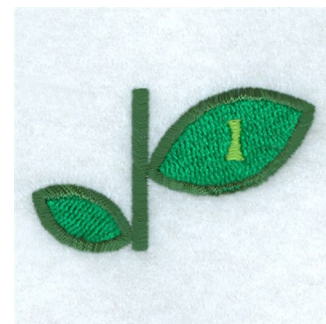

**Name:** Flower Alphabet I Machine Embroidery Design

**SKU:** SB01-CD112810TI

**Brand:** Starbird Inc

**Unique Colors:** 13 (3 color Stops)

## Unique Colors

	<b>Color Name (Color Code)</b>	<b>Manufacturer - Type</b>
	Super White (1001) [No Color Selected]	madeira - rayon
	Dusty Lilac (1263) [No Color Selected]	madeira - rayon
	Crocus (286)	Exquisite - Polyester 1000m