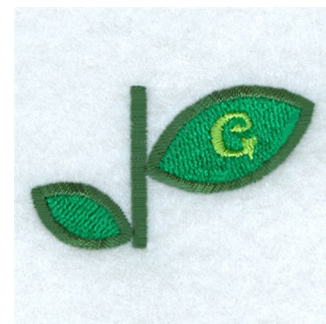

Name: Flower Alphabet G Machine Embroidery Design

SKU: SB01-CD112810TG

Brand: Starbird Inc

Unique Colors: 13 (3 color Stops)

Unique Colors

| | Color Name (Color Code) | Manufacturer - Type |
|--|--|-----------------------------|
| | Super White (1001) [No Color Selected] | madeira - rayon |
| | Dusty Lilac (1263) [No Color Selected] | madeira - rayon |
| | Crocus (286) | Exquisite - Polyester 1000m |

Complete Color Sequence

| # | | Color Name (Color Code) | Manufacturer - Type |
|---|---|--|--------------------------------|
| 1 |  | Super White (1001) [No Color Selected] | madeira - rayon |
| 2 |  | Super White (1001) [No Color Selected] | madeira - rayon |
| 3 |  | Crocus (286) | Exquisite - Polyester 1000m |