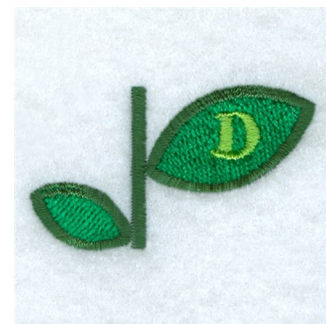

Name: Flower Alphabet D Machine Embroidery Design

SKU: SB01-CD112810TD

Brand: Starbird Inc

Unique Colors: 13 (3 color Stops)

Unique Colors

	Color Name (Color Code)	Manufacturer - Type
	Super White (1001) [No Color Selected]	madeira - rayon
	Dusty Lilac (1263) [No Color Selected]	madeira - rayon
	Crocus (286)	Exquisite - Polyester 1000m

Complete Color Sequence

#		Color Name (Color Code)	Manufacturer - Type
1		Super White (1001) [No Color Selected]	madeira - rayon
2		Super White (1001) [No Color Selected]	madeira - rayon
3		Crocus (286)	Exquisite - Polyester 1000m