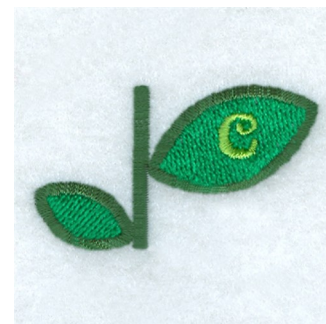

Name: Flower Alphabet C Machine Embroidery Design

SKU: SB01-CD112810TC

Brand: Starbird Inc

Unique Colors: 13 (3 color Stops)

Unique Colors

	Color Name (Color Code)	Manufacturer - Type
	Super White (1001) [No Color Selected]	madeira - rayon
	Dusty Lilac (1263) [No Color Selected]	madeira - rayon
	Crocus (286)	Exquisite - Polyester 1000m

Complete Color Sequence

#		Color Name (Color Code)	Manufacturer - Type
1		Super White (1001) [No Color Selected]	madeira - rayon
2		Super White (1001) [No Color Selected]	madeira - rayon
3		Crocus (286)	Exquisite - Polyester 1000m