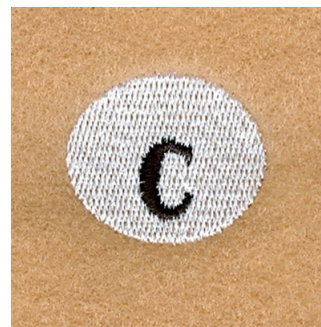

Name: Snowball Alphabet C Machine
Embroidery Design

SKU: SB01-CD112410TC

Brand: Starbird Inc

Unique Colors: 13 (2 color Stops)

Unique Colors

	Color Name (Color Code)	Manufacturer - Type
	Super White (1001) [No Color Selected]	madeira - rayon
	Dusty Lilac (1263) [No Color Selected]	madeira - rayon
	Crocus (286)	Exquisite - Polyester 1000m

Complete Color Sequence

#		Color Name (Color Code)	Manufacturer - Type
1		Super White (1001) [No Color Selected]	madeira - rayon
2		Super White (1001) [No Color Selected]	madeira - rayon
3		Crocus (286)	Exquisite - Polyester 1000m