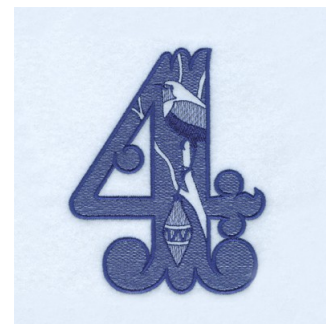

Name: Four Calling Birds Machine Embroidery Design

SKU: SB01-CD112210TD

Brand: Starbird Inc

Unique Colors: 13 (1 color Stops)

Unique Colors

	Color Name (Color Code)	Manufacturer - Type
	Super White (1001) [No Color Selected]	madeira - rayon
	Dusty Lilac (1263) [No Color Selected]	madeira - rayon
	Crocus (286)	Exquisite - Polyester 1000m