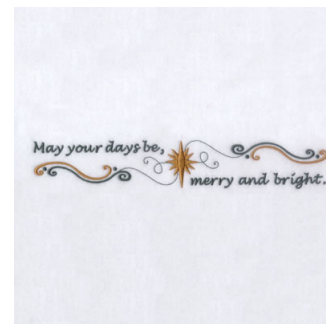

Name: May Your Days be Merry Machine
Embroidery Design

SKU: SB01-CD112007FD

Brand: Starbird Inc

Unique Colors: 13 (4 color Stops)

Unique Colors

	Color Name (Color Code)	Manufacturer - Type
	Super White (1001) [No Color Selected]	madeira - rayon
	Dusty Lilac (1263) [No Color Selected]	madeira - rayon
	Crocus (286)	Exquisite - Polyester 1000m

Complete Color Sequence

#		Color Name (Color Code)	Manufacturer - Type
1		Super White (1001) [No Color Selected]	madeira - rayon
2		Super White (1001) [No Color Selected]	madeira - rayon
3		Crocus (286)	Exquisite - Polyester 1000m