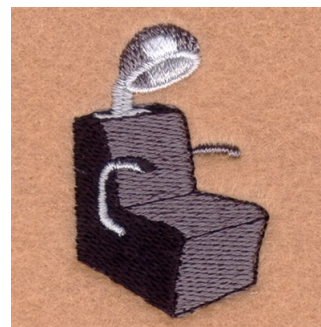

Name: Salon Dryer Machine Embroidery Design

SKU: SB01-CD111808TO

Brand: Starbird Inc

Unique Colors: 13 (6 color Stops)

Unique Colors

	Color Name (Color Code)	Manufacturer - Type
	Super White (1001) [No Color Selected]	madeira - rayon
	Dusty Lilac (1263) [No Color Selected]	madeira - rayon
	Crocus (286)	Exquisite - Polyester 1000m

Complete Color Sequence

#		Color Name (Color Code)	Manufacturer - Type
1		Super White (1001) [No Color Selected]	madeira - rayon
2		Super White (1001) [No Color Selected]	madeira - rayon
3		Crocus (286)	Exquisite - Polyester 1000m