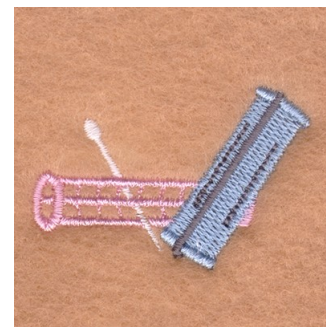

Name: Hair Roller with Pin Machine Embroidery Design

SKU: SB01-CD111808TD

Brand: Starbird Inc

Unique Colors: 13 (5 color Stops)

Unique Colors

	Color Name (Color Code)	Manufacturer - Type
	Super White (1001) [No Color Selected]	madeira - rayon
	Dusty Lilac (1263) [No Color Selected]	madeira - rayon
	Crocus (286)	Exquisite - Polyester 1000m

Complete Color Sequence

#		Color Name (Color Code)	Manufacturer - Type
1		Super White (1001) [No Color Selected]	madeira - rayon
2		Super White (1001) [No Color Selected]	madeira - rayon
3		Crocus (286)	Exquisite - Polyester 1000m