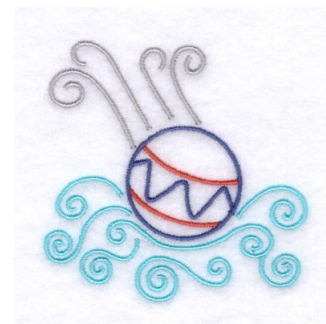

Name: Ball Swirl Machine Embroidery Design

SKU: SB01-CD111808FI

Brand: Starbird Inc

Unique Colors: 13 (4 color Stops)

Unique Colors

	Color Name (Color Code)	Manufacturer - Type
	Super White (1001) [No Color Selected]	madeira - rayon
	Dusty Lilac (1263) [No Color Selected]	madeira - rayon
	Crocus (286)	Exquisite - Polyester 1000m

Complete Color Sequence

#		Color Name (Color Code)	Manufacturer - Type
1		Super White (1001) [No Color Selected]	madeira - rayon
2		Super White (1001) [No Color Selected]	madeira - rayon
3		Crocus (286)	Exquisite - Polyester 1000m