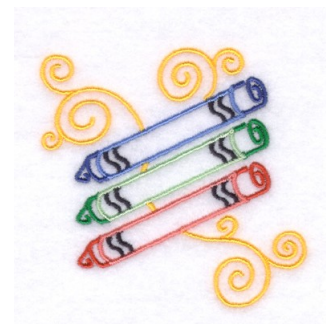

Name: Crayons Swirl Machine Embroidery Design

SKU: SB01-CD111808FG

Brand: Starbird Inc

Unique Colors: 13 (8 color Stops)

Unique Colors

	Color Name (Color Code)	Manufacturer - Type
	Super White (1001) [No Color Selected]	madeira - rayon
	Dusty Lilac (1263) [No Color Selected]	madeira - rayon
	Crocus (286)	Exquisite - Polyester 1000m

Complete Color Sequence

#		Color Name (Color Code)	Manufacturer - Type
1		Super White (1001) [No Color Selected]	madeira - rayon
2		Super White (1001) [No Color Selected]	madeira - rayon
3		Crocus (286)	Exquisite - Polyester 1000m