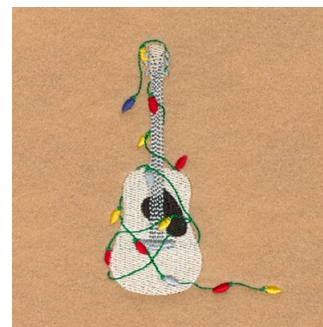

**Name:** Christmas Guitar Machine Embroidery Design

**SKU:** SB01-CD111710TE

**Brand:** Starbird Inc

**Unique Colors:** 13 (13 color Stops)

## Unique Colors

	Color Name (Color Code)	Manufacturer - Type
	Super White (1001) [No Color Selected]	madeira - rayon
	Dusty Lilac (1263) [No Color Selected]	madeira - rayon
	Crocus (286)	Exquisite - Polyester 1000m

# Complete Color Sequence

#		Color Name (Color Code)	Manufacturer - Type
1		Super White (1001) [No Color Selected]	madeira - rayon
2		Super White (1001) [No Color Selected]	madeira - rayon
3		Crocus (286)	Exquisite - Polyester 1000m