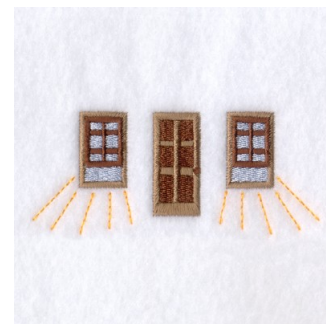

**Name:** Windows and Door Machine Embroidery Design

**SKU:** SB01-CD111708KQ

**Brand:** Starbird Inc

**Unique Colors:** 13 (10 color Stops)

## Unique Colors

	<b>Color Name (Color Code)</b>	<b>Manufacturer - Type</b>
	Super White (1001) [No Color Selected]	madeira - rayon
	Dusty Lilac (1263) [No Color Selected]	madeira - rayon
	Crocus (286)	Exquisite - Polyester 1000m

# Complete Color Sequence

#		Color Name (Color Code)	Manufacturer - Type
1		Super White (1001) [No Color Selected]	madeira - rayon
2		Super White (1001) [No Color Selected]	madeira - rayon
3		Crocus (286)	Exquisite - Polyester 1000m