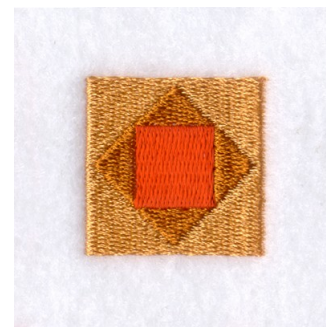

**Name:** Yellow Quilt Square Machine Embroidery Design

**SKU:** SB01-CD111708KM

**Brand:** Starbird Inc

**Unique Colors:** 13 (3 color Stops)

## Unique Colors

	<b>Color Name (Color Code)</b>	<b>Manufacturer - Type</b>
	Super White (1001) [No Color Selected]	madeira - rayon
	Dusty Lilac (1263) [No Color Selected]	madeira - rayon
	Crocus (286)	Exquisite - Polyester 1000m

# Complete Color Sequence

#		Color Name (Color Code)	Manufacturer - Type
1		Super White (1001) [No Color Selected]	madeira - rayon
2		Super White (1001) [No Color Selected]	madeira - rayon
3		Crocus (286)	Exquisite - Polyester 1000m