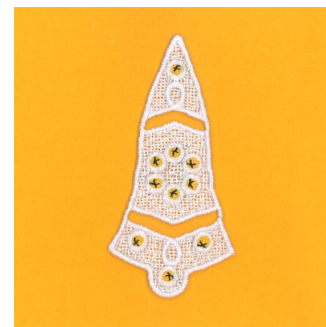

Name: FSL Bell Ornament Machine Embroidery Design

SKU: SB01-CD111612FF

Brand: Starbird Inc

Unique Colors: 13 (4 color Stops)

Unique Colors

	Color Name (Color Code)	Manufacturer - Type
	Super White (1001) [No Color Selected]	madeira - rayon
	Dusty Lilac (1263) [No Color Selected]	madeira - rayon
	Crocus (286)	Exquisite - Polyester 1000m

Complete Color Sequence

#		Color Name (Color Code)	Manufacturer - Type
1		Super White (1001) [No Color Selected]	madeira - rayon
2		Super White (1001) [No Color Selected]	madeira - rayon
3		Crocus (286)	Exquisite - Polyester 1000m