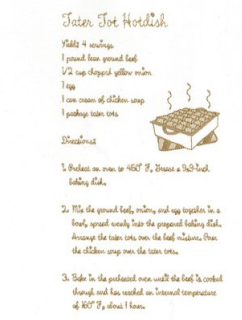

Name: Tater Tot Recipe Machine Embroidery Design

SKU: SB01-CD111512TJ

Brand: Starbird Inc

Unique Colors: 13 (1 color Stops)

Unique Colors

	Color Name (Color Code)	Manufacturer - Type
	Super White (1001) [No Color Selected]	madeira - rayon
	Dusty Lilac (1263) [No Color Selected]	madeira - rayon
	Crocus (286)	Exquisite - Polyester 1000m

Complete Color Sequence

#		Color Name (Color Code)	Manufacturer - Type
1		Super White (1001) [No Color Selected]	madeira - rayon
2		Super White (1001) [No Color Selected]	madeira - rayon
3		Crocus (286)	Exquisite - Polyester 1000m