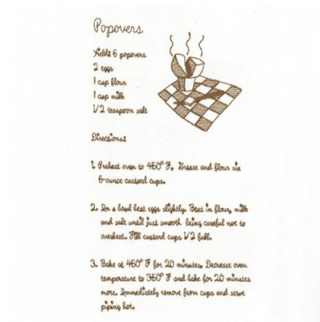

Name: Popovers Recipe Machine Embroidery Design

SKU: SB01-CD111512TI

Brand: Starbird Inc

Unique Colors: 13 (1 color Stops)

Unique Colors

	Color Name (Color Code)	Manufacturer - Type
	Super White (1001) [No Color Selected]	madeira - rayon
	Dusty Lilac (1263) [No Color Selected]	madeira - rayon
	Crocus (286)	Exquisite - Polyester 1000m

Complete Color Sequence

#		Color Name (Color Code)	Manufacturer - Type
1		Super White (1001) [No Color Selected]	madeira - rayon
2		Super White (1001) [No Color Selected]	madeira - rayon
3		Crocus (286)	Exquisite - Polyester 1000m