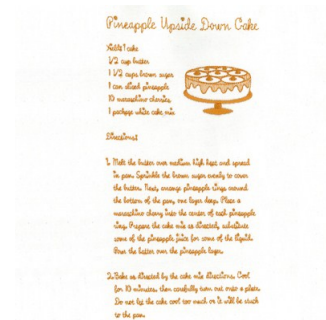

Name: Pineapple Cake Recipe Machine
Embroidery Design

SKU: SB01-CD111512TH

Brand: Starbird Inc

Unique Colors: 13 (1 color Stops)

Unique Colors

	Color Name (Color Code)	Manufacturer - Type
	Super White (1001) [No Color Selected]	madeira - rayon
	Dusty Lilac (1263) [No Color Selected]	madeira - rayon
	Crocus (286)	Exquisite - Polyester 1000m