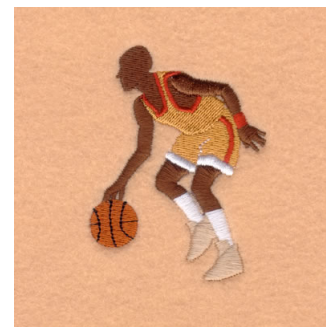

Name: Basketball Player #2 Machine Embroidery Design

SKU: SB01-CD111507KK

Brand: Starbird Inc

Unique Colors: 13 (14 color Stops)

Unique Colors

	Color Name (Color Code)	Manufacturer - Type
	Super White (1001) [No Color Selected]	madeira - rayon
	Dusty Lilac (1263) [No Color Selected]	madeira - rayon
	Crocus (286)	Exquisite - Polyester 1000m

Complete Color Sequence

#		Color Name (Color Code)	Manufacturer - Type
1		Super White (1001) [No Color Selected]	madeira - rayon
2		Super White (1001) [No Color Selected]	madeira - rayon
3		Crocus (286)	Exquisite - Polyester 1000m