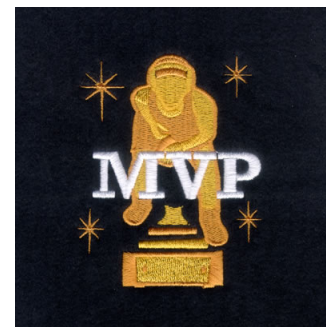

Name: Wrestling MVP Trophy Machine
Embroidery Design

SKU: SB01-CD111507KF

Brand: Starbird Inc

Unique Colors: 13 (7 color Stops)

Unique Colors

	Color Name (Color Code)	Manufacturer - Type
	Super White (1001) [No Color Selected]	madeira - rayon
	Dusty Lilac (1263) [No Color Selected]	madeira - rayon
	Crocus (286)	Exquisite - Polyester 1000m