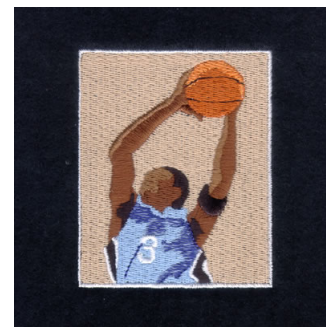

Name: Basketball Sports Card Machine
Embroidery Design

SKU: SB01-CD111407KW

Brand: Starbird Inc

Unique Colors: 13 (12 color Stops)

Unique Colors

	Color Name (Color Code)	Manufacturer - Type
	Super White (1001) [No Color Selected]	madeira - rayon
	Dusty Lilac (1263) [No Color Selected]	madeira - rayon
	Crocus (286)	Exquisite - Polyester 1000m

Complete Color Sequence

#		Color Name (Color Code)	Manufacturer - Type
1		Super White (1001) [No Color Selected]	madeira - rayon
2		Super White (1001) [No Color Selected]	madeira - rayon
3		Crocus (286)	Exquisite - Polyester 1000m