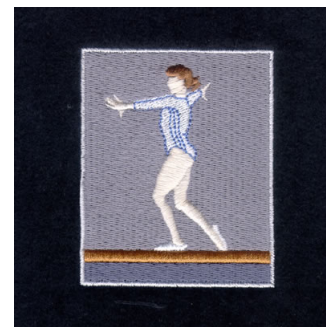

Name: Gymnast Sports Card Machine
Embroidery Design

SKU: SB01-CD111407KT

Brand: Starbird Inc

Unique Colors: 13 (8 color Stops)

Unique Colors

	Color Name (Color Code)	Manufacturer - Type
	Super White (1001) [No Color Selected]	madeira - rayon
	Dusty Lilac (1263) [No Color Selected]	madeira - rayon
	Crocus (286)	Exquisite - Polyester 1000m

Complete Color Sequence

#		Color Name (Color Code)	Manufacturer - Type
1		Super White (1001) [No Color Selected]	madeira - rayon
2		Super White (1001) [No Color Selected]	madeira - rayon
3		Crocus (286)	Exquisite - Polyester 1000m