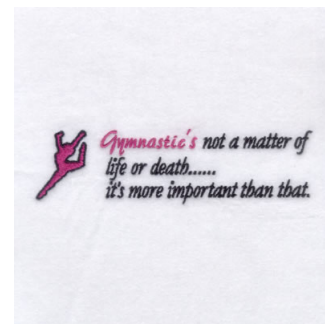

Name: Gymnastics More Important! Machine Embroidery Design

SKU: SB01-CD111407KD

Brand: Starbird Inc

Unique Colors: 13 (4 color Stops)

Unique Colors

	Color Name (Color Code)	Manufacturer - Type
	Super White (1001) [No Color Selected]	madeira - rayon
	Dusty Lilac (1263) [No Color Selected]	madeira - rayon
	Crocus (286)	Exquisite - Polyester 1000m