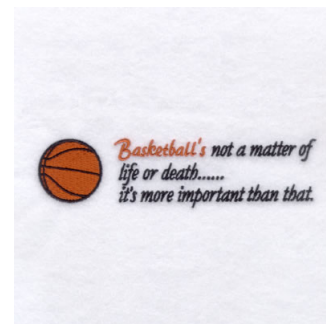

Name: Basketballs More Important! Machine Embroidery Design

SKU: SB01-CD111407KB

Brand: Starbird Inc

Unique Colors: 13 (5 color Stops)

Unique Colors

	Color Name (Color Code)	Manufacturer - Type
	Super White (1001) [No Color Selected]	madeira - rayon
	Dusty Lilac (1263) [No Color Selected]	madeira - rayon
	Crocus (286)	Exquisite - Polyester 1000m